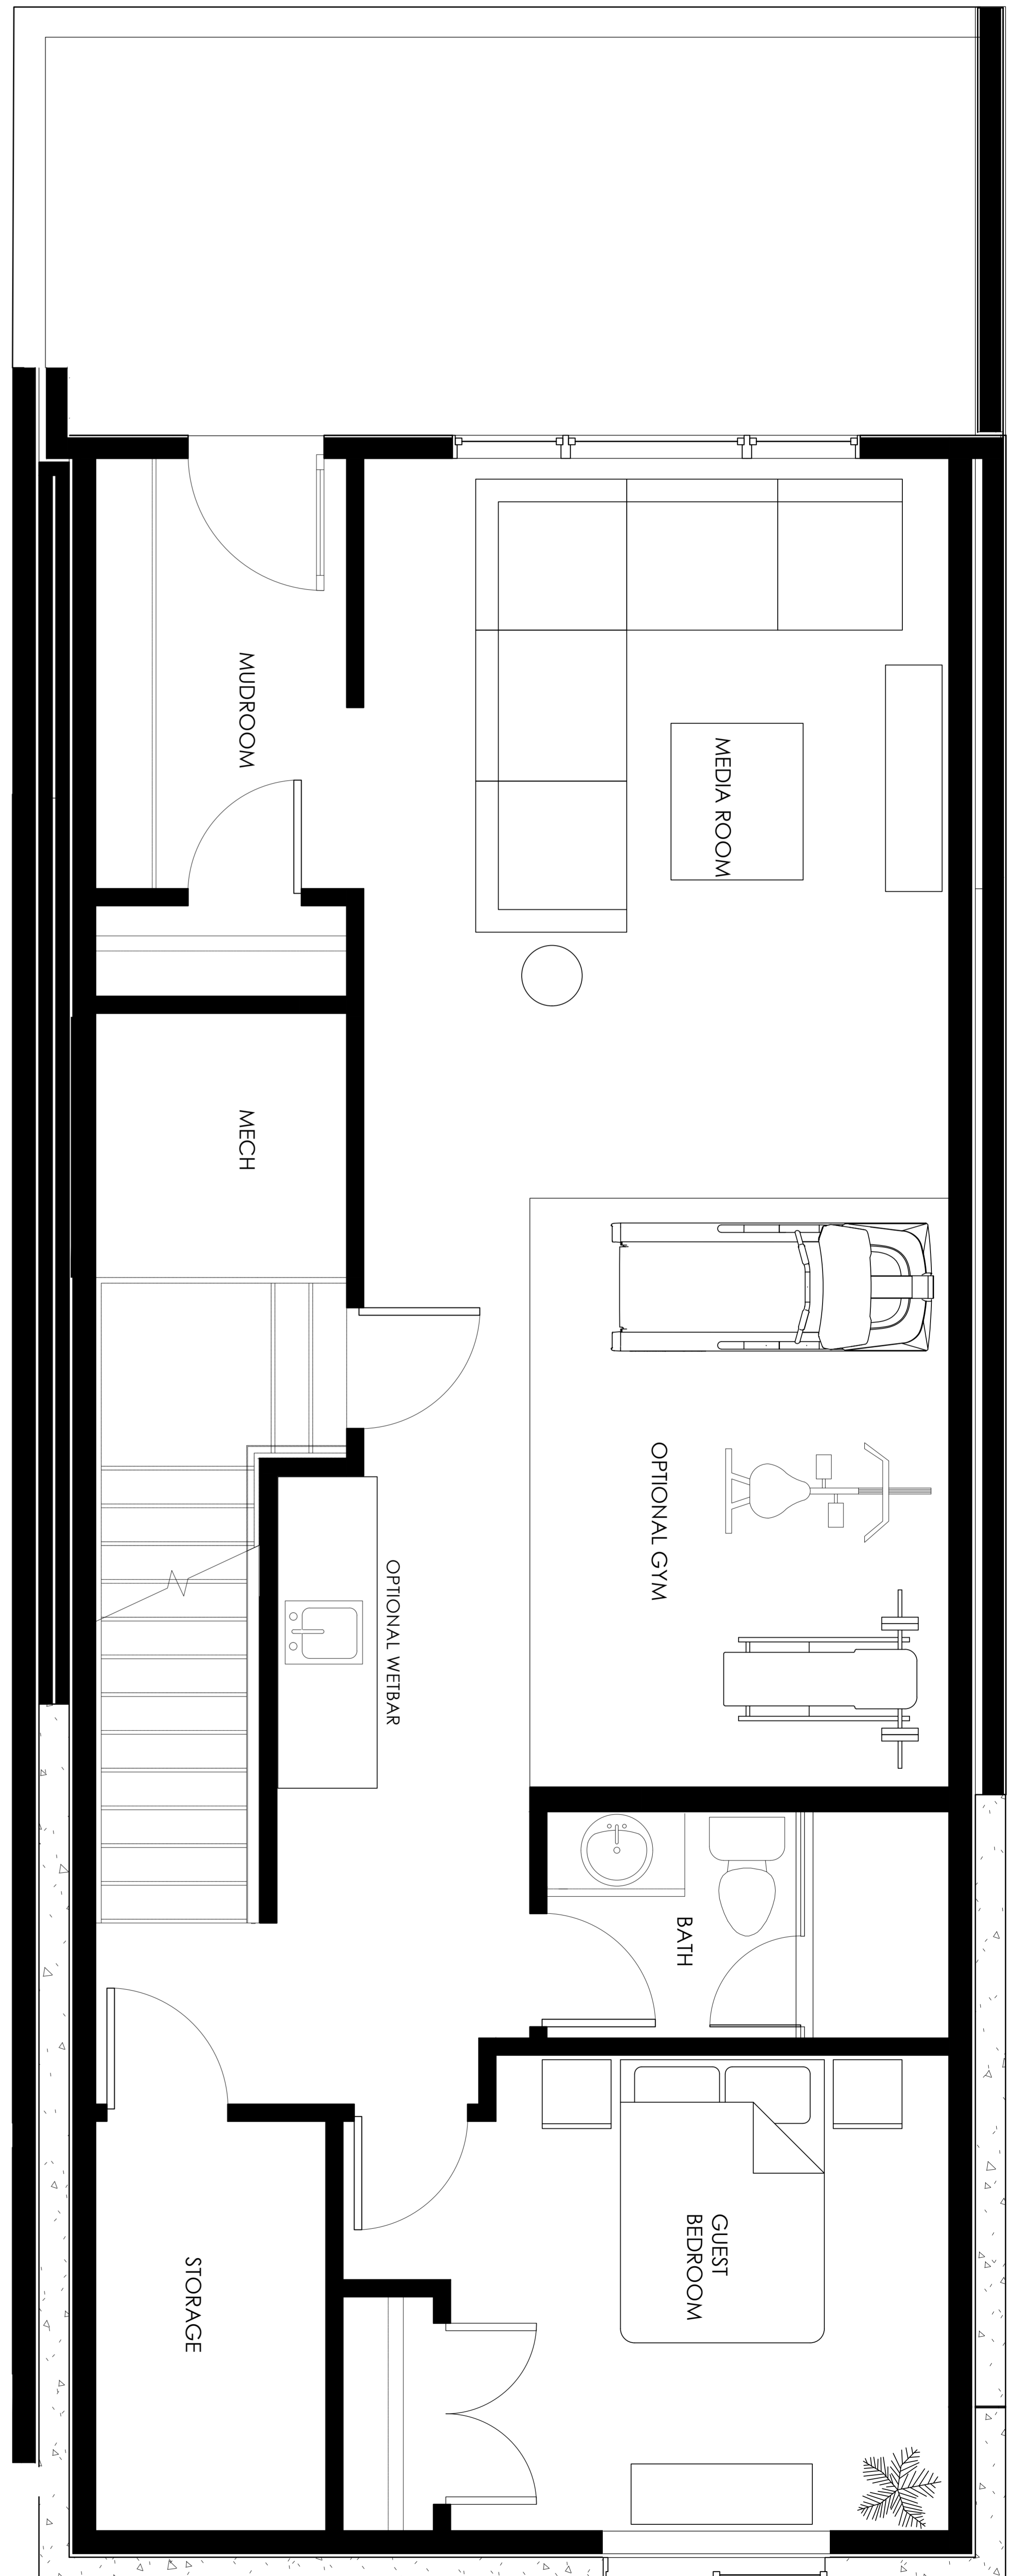

King Edward Residences

BY OLDSTREET

1723 30TH AVENUE SW

MAIN FLOOR

SECOND FLOOR

King Edward Residences

BY OLDSTREET

1723 30TH AVENUE SW

THIRD FLOOR

BASEMENT