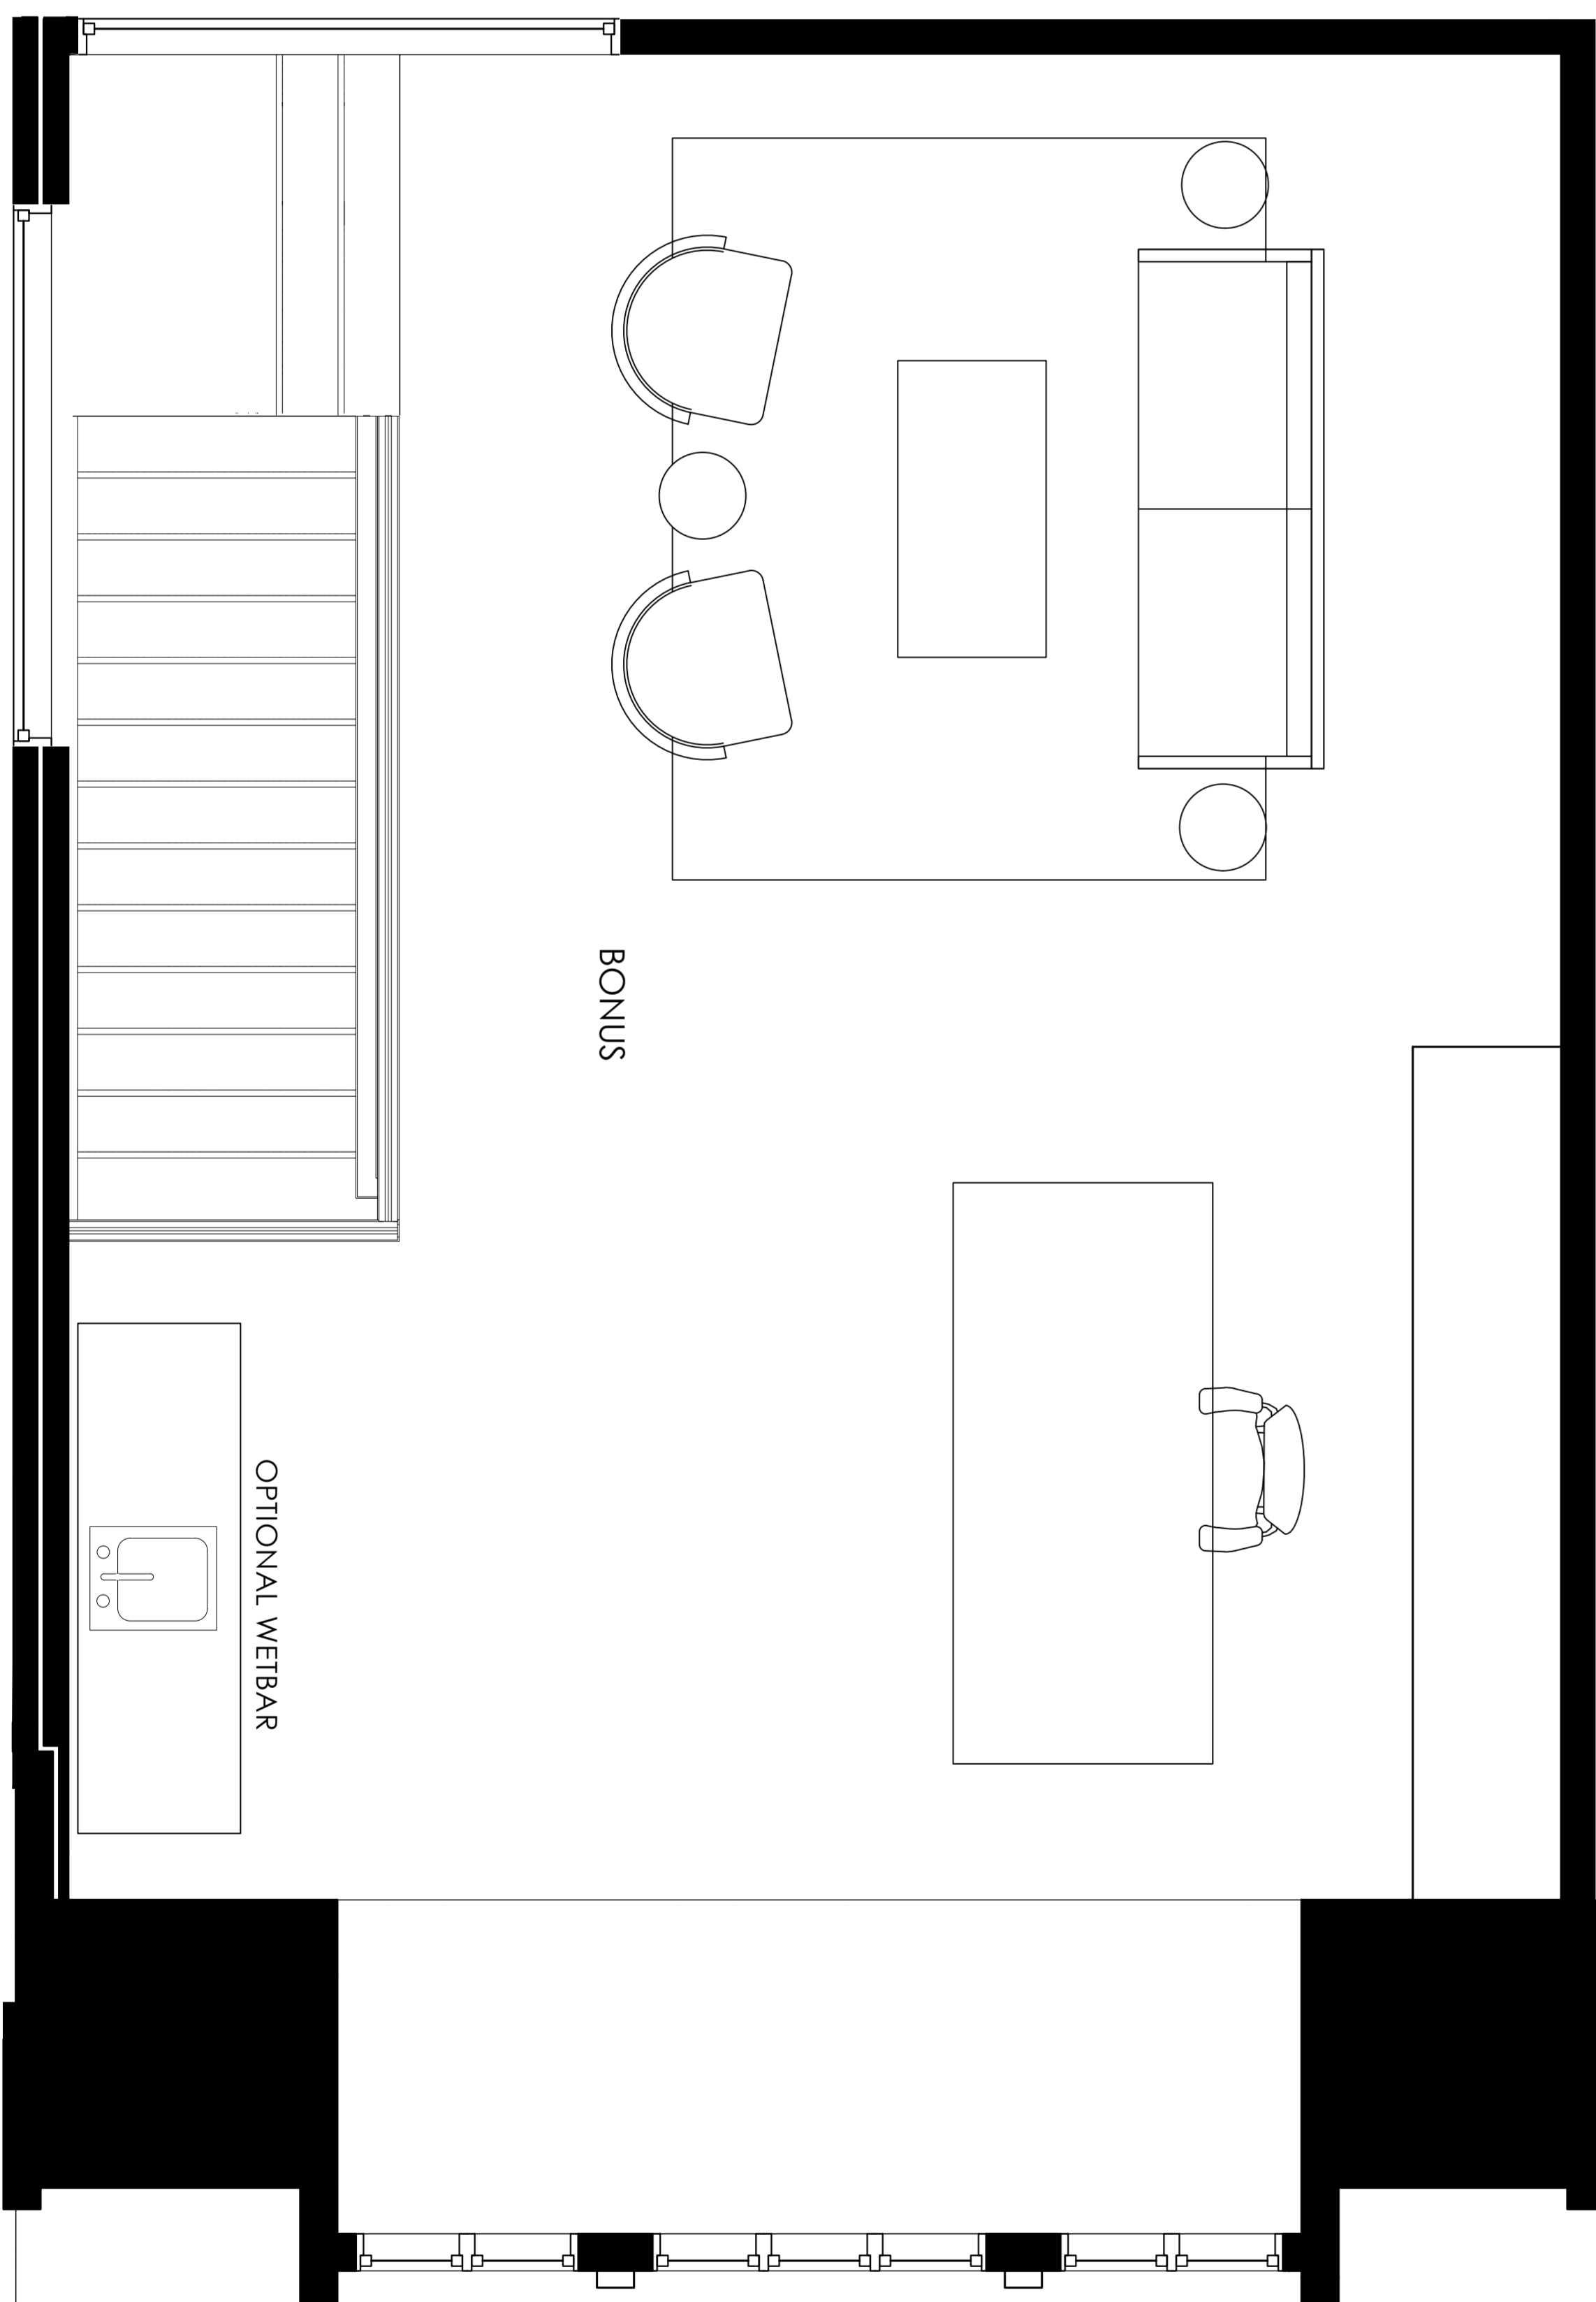

King Edward Residences

BY OLDSTREET

1723 30TH AVENUE SW

MAIN FLOOR

SECOND FLOOR

King Edward Residences

BY OLDSTREET

1723 30TH AVENUE SW

THIRD FLOOR

BASEMENT