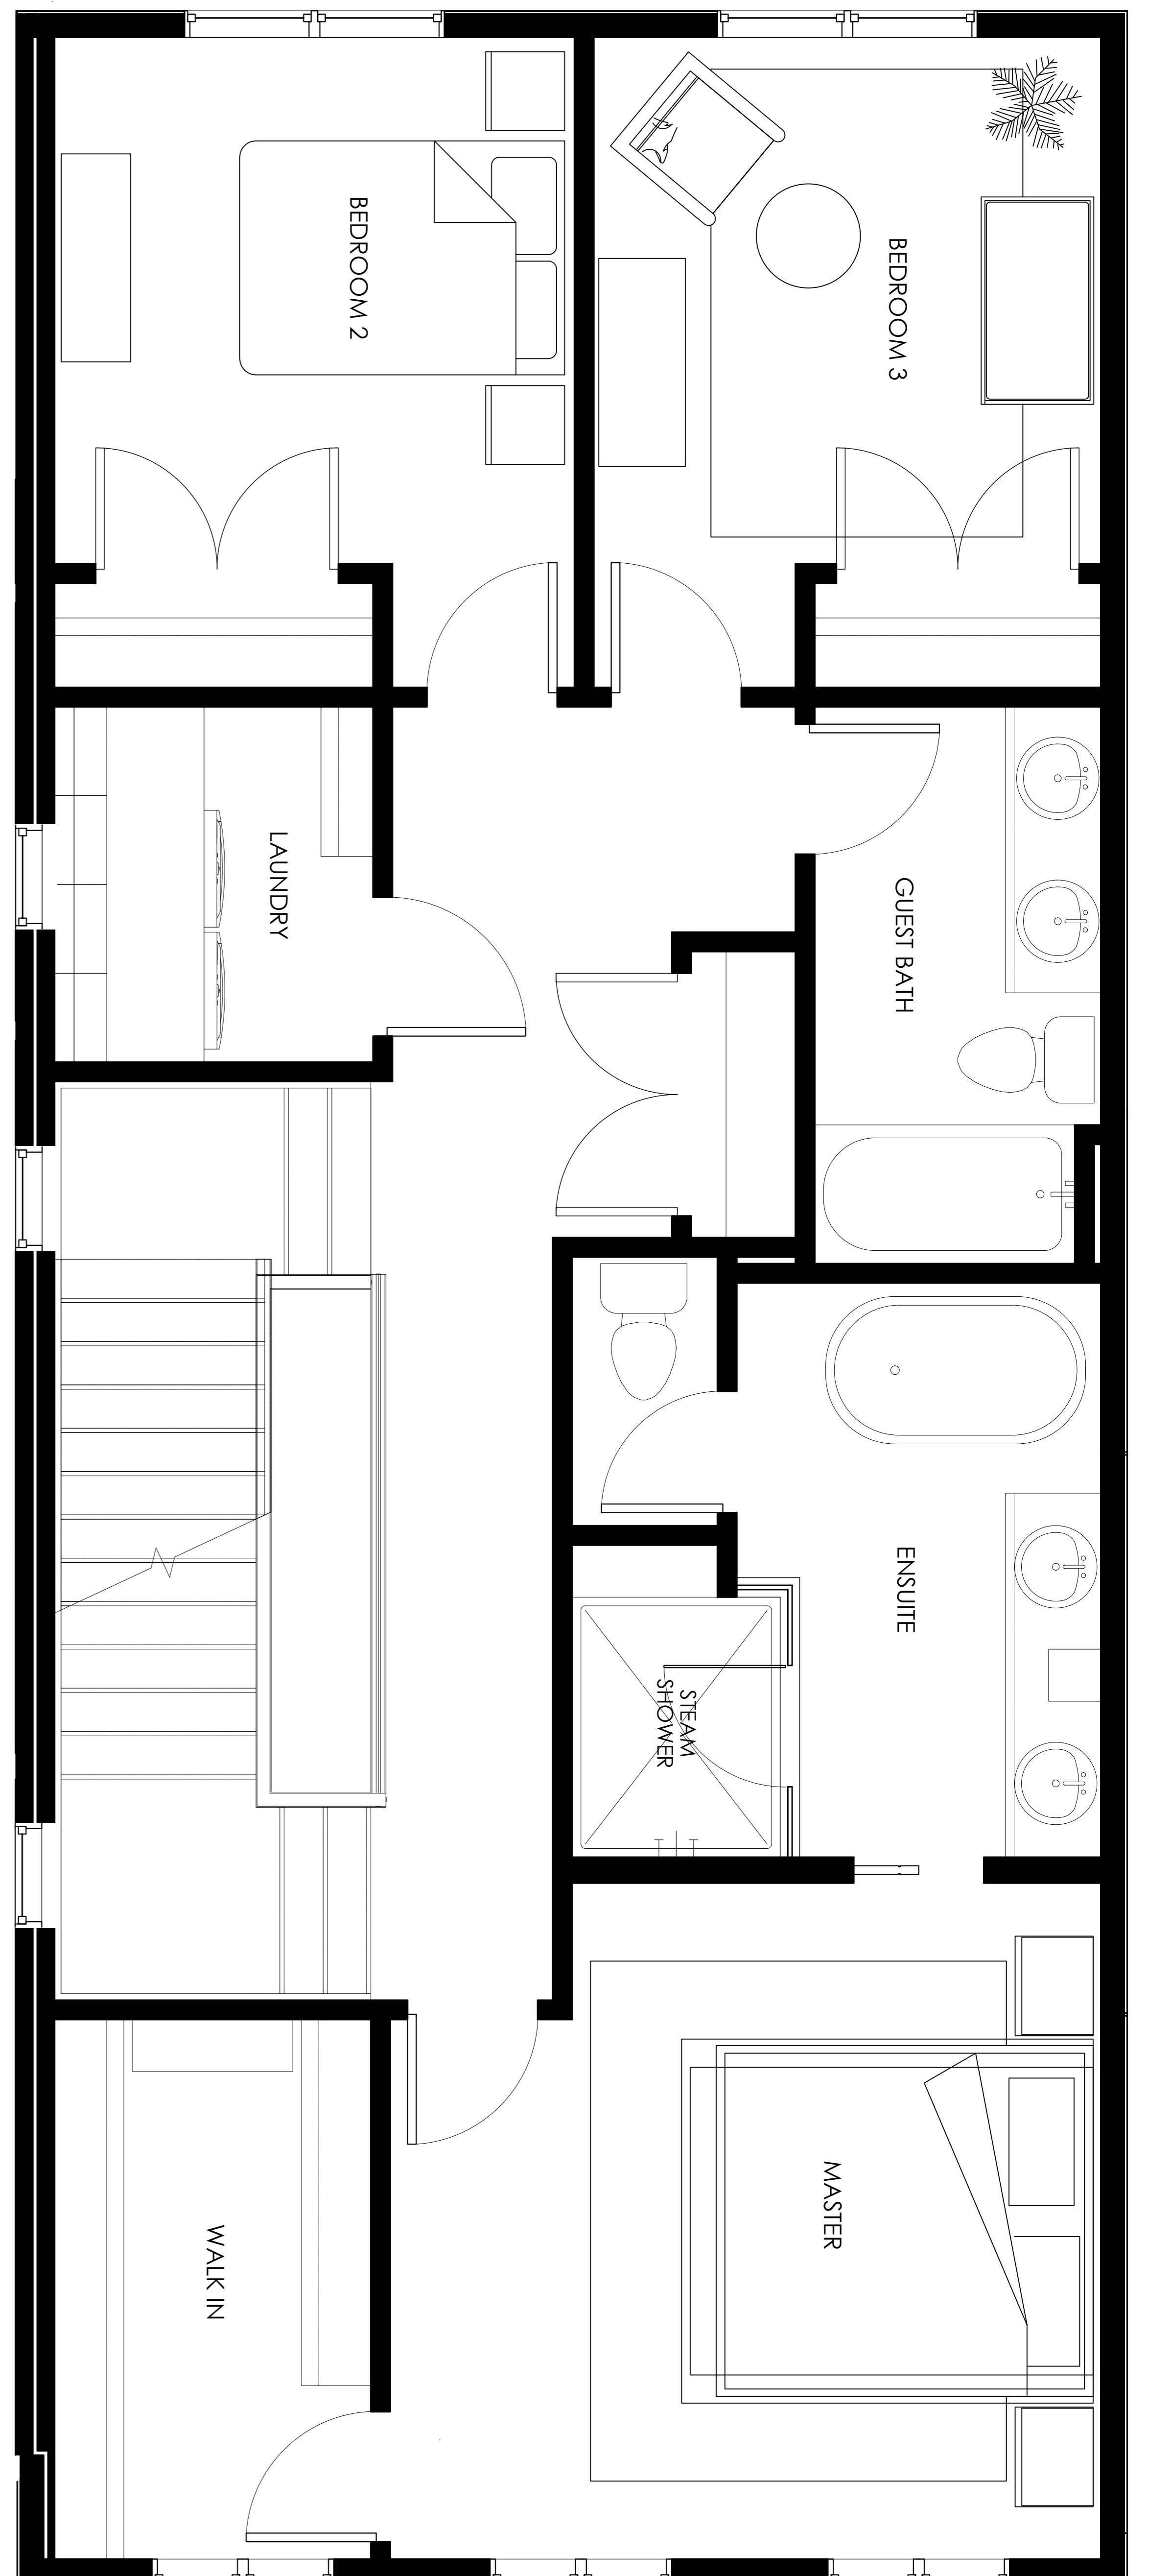

King Edward Residences

BY OLDSTREET

1723 30TH AVENUE SW

MAIN FLOOR

SECOND FLOOR

King Edward Residences

BY OLDSTREET

1723 30TH AVENUE SW

THIRD FLOOR

BASEMENT