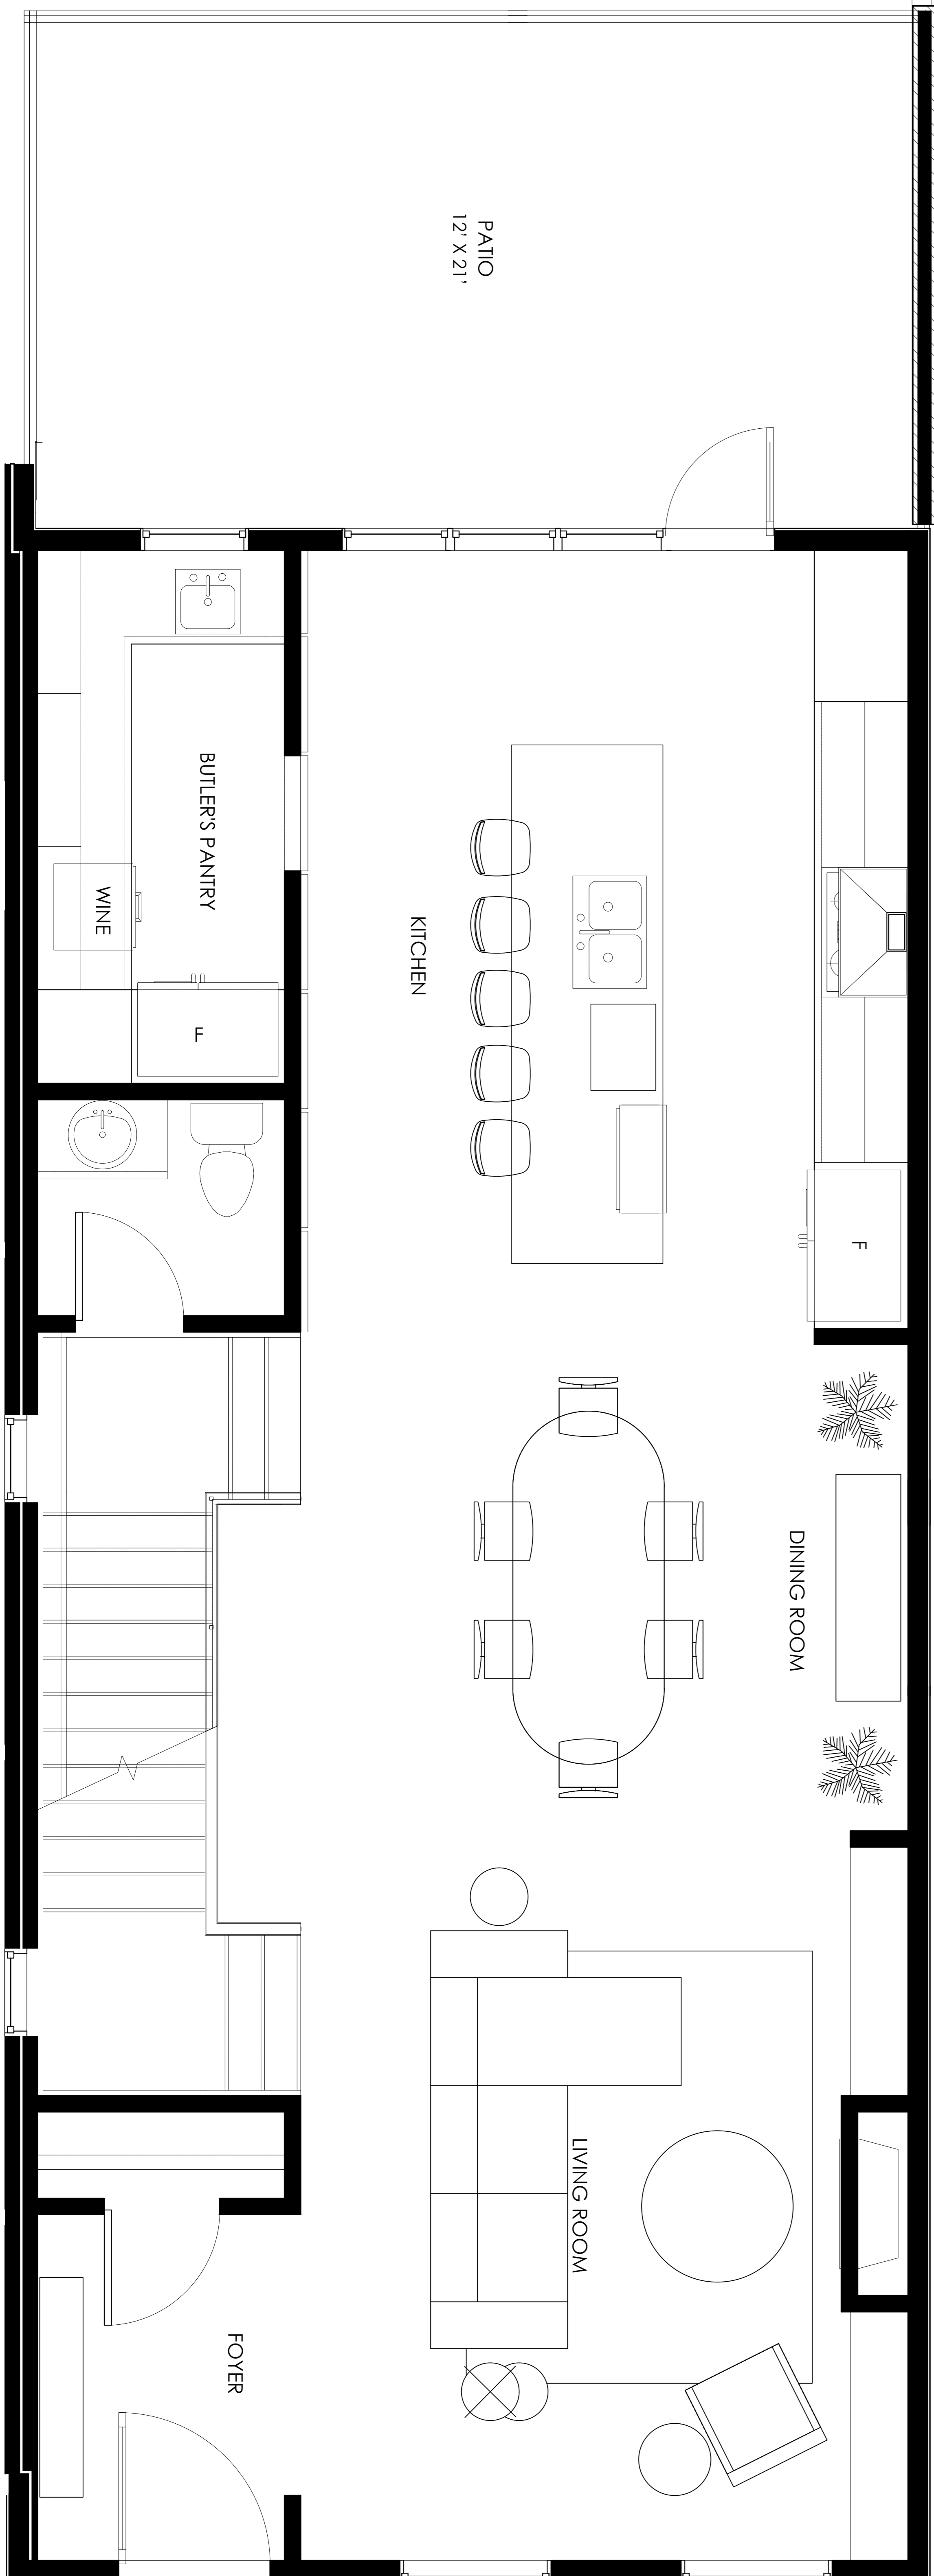

King Edward Residences

BY OLDSTREET

1723 30TH AVENUE SW

MAIN FLOOR

SECOND FLOOR

King Edward Residences

BY OLDSTREET

1723 30TH AVENUE SW

THIRD FLOOR

BASEMENT